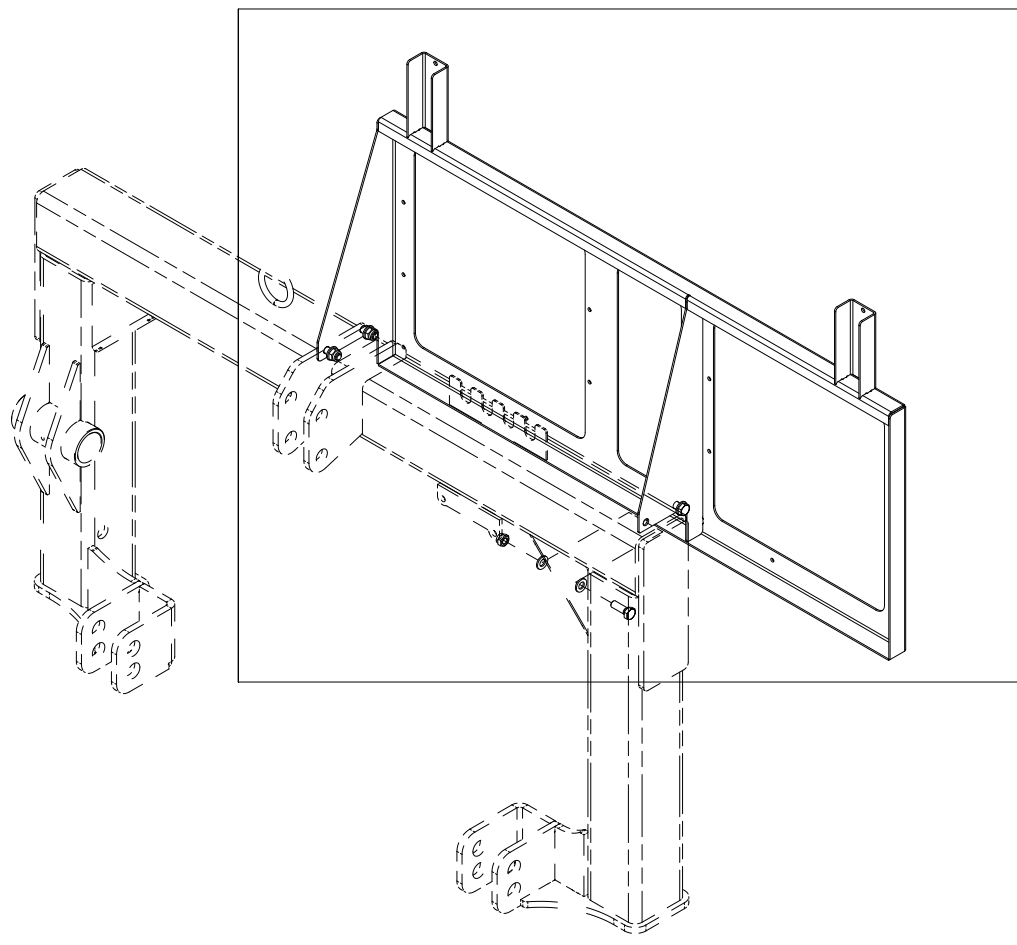

013 Sign mounting to the tractor attachment BPA180

Pos	Qty	Article no	Designation
1	1	27201092	Sign mounting to the tractor attachment V2
2	4	2483611	Locking nut M12 EIZn DIN 985
3	8	2531069	Washer M12 EIZn DIN 125
4	4	2422350	Hexagon screw M12x35 EIZn 8.8 DIN 933