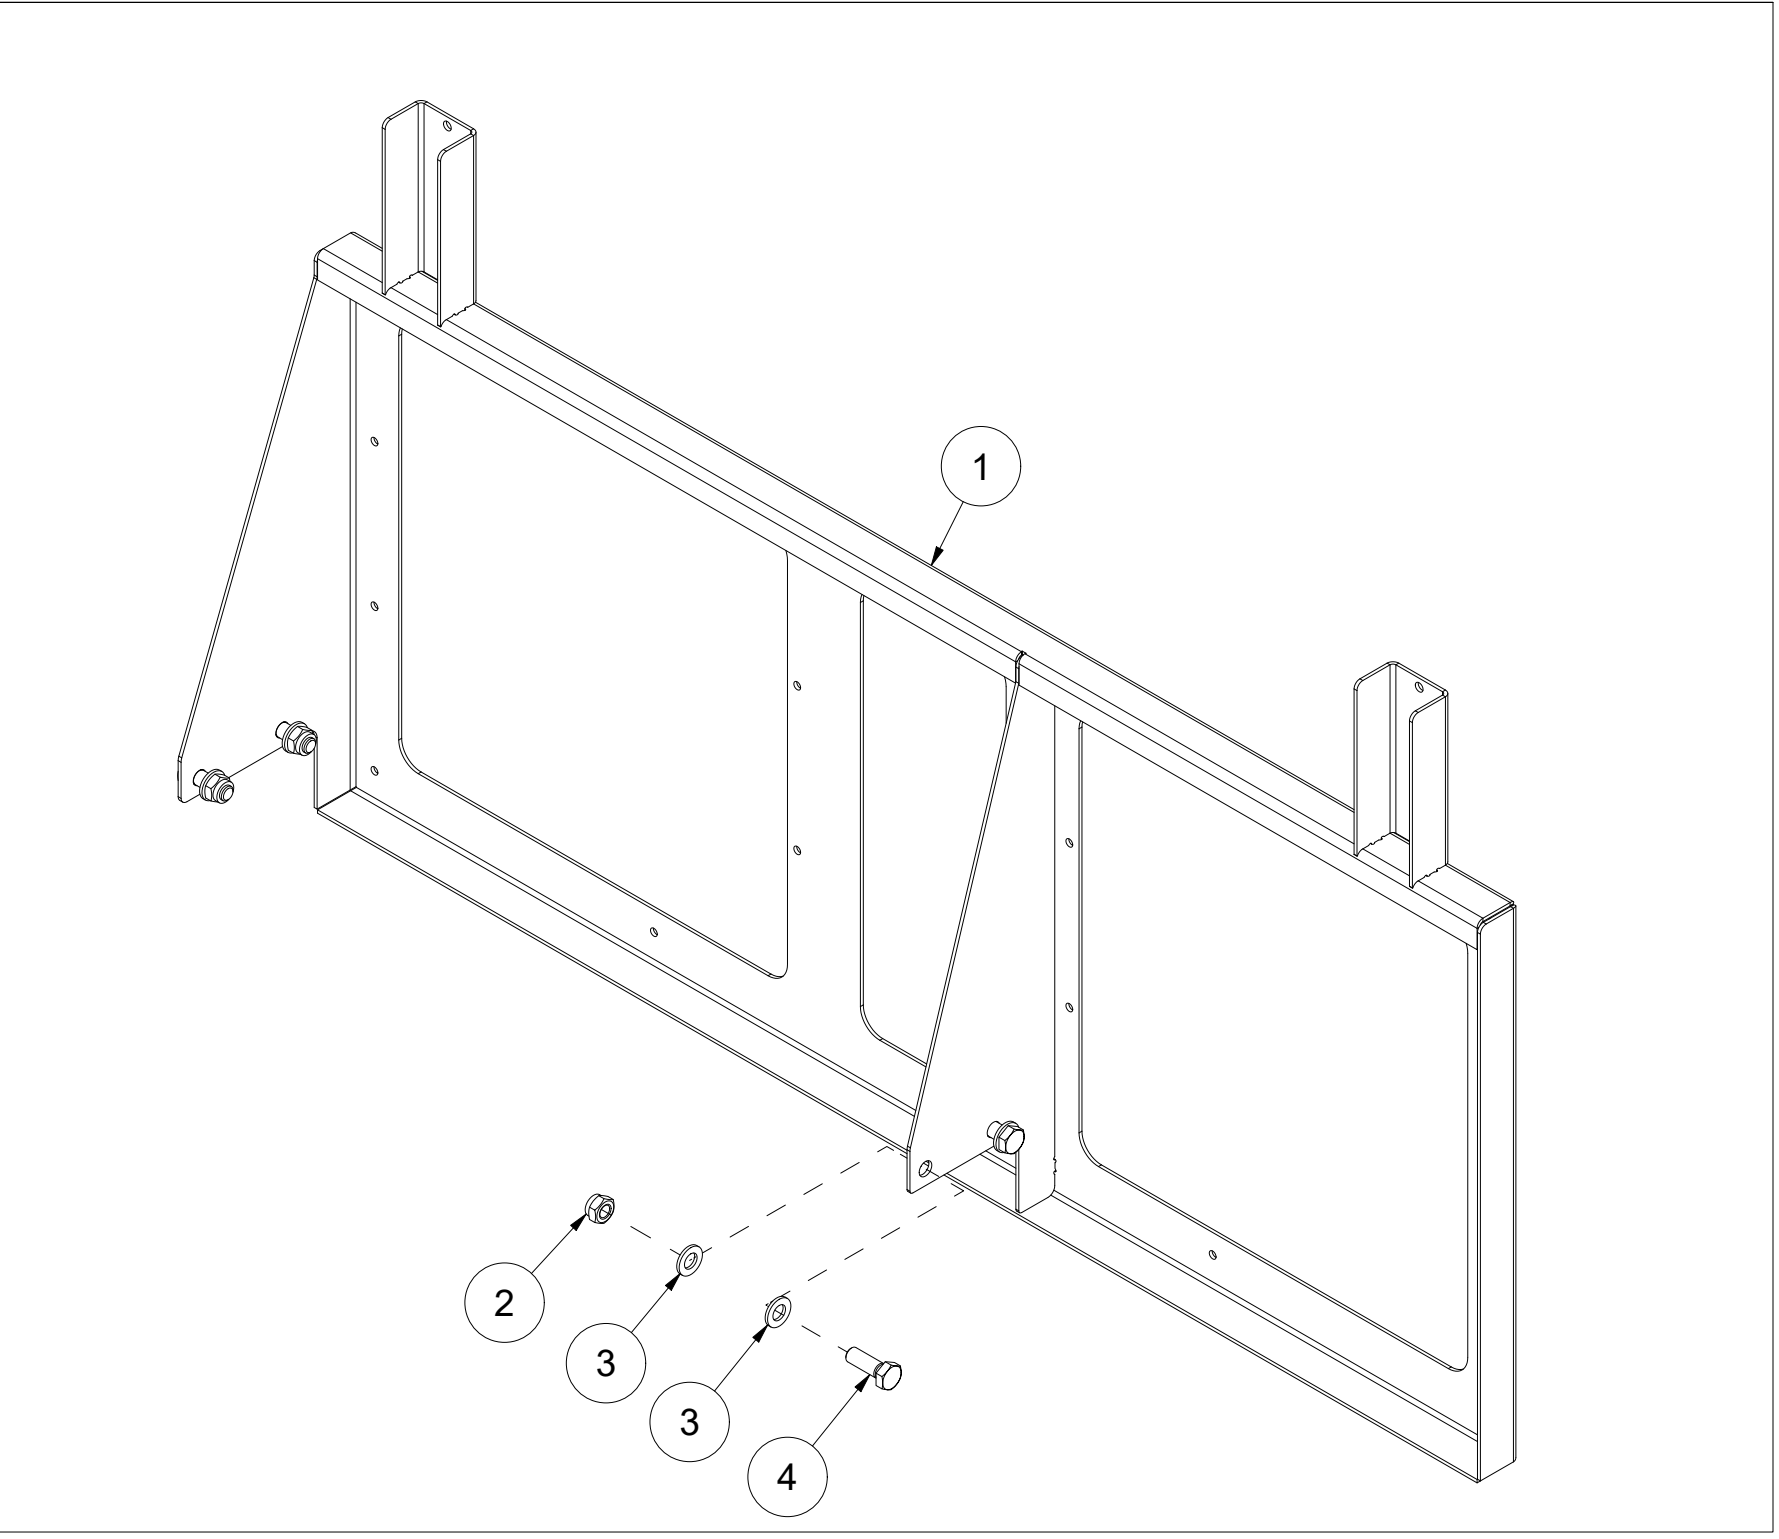

013 Sign mounting to the tractor attachment BPA180

Pos	Qty	Article no	Designation
1	1	27201092	Sign mounting to the tractor attachment V2
2	4	2483611	Locking nut M12 EIZn DIN 985
3	8	2531069	Washer M12 EIZn DIN 125
4	4	2422350	Hexagon screw M12x35 EIZn 8.8 DIN 933